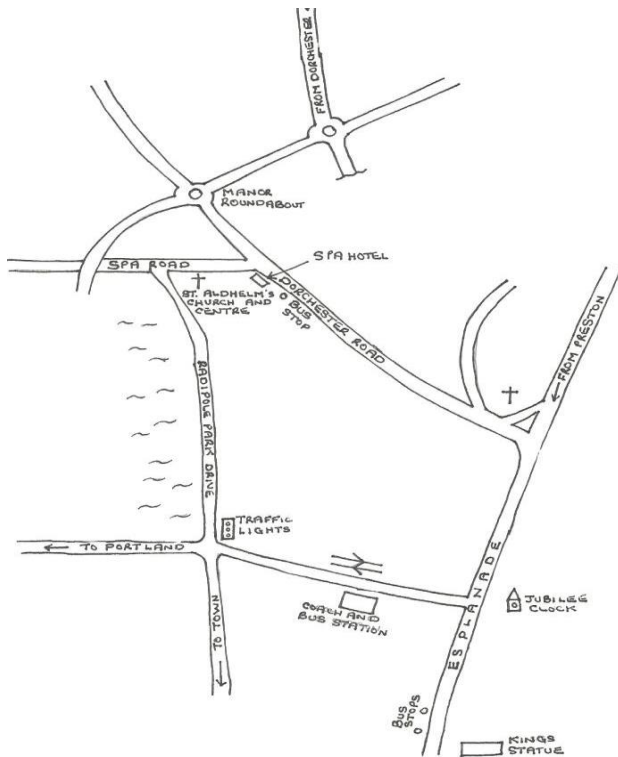

### **DIRECTIONS**

By Rail: Turn left out of station and then right onto the Esplanade. Take bus to Spa Hotel on Dorchester Road. Walk to SACC, Spa Road.  
Or turn right out of station and walk up Radipole Park Drive to Church (approx. 20/25 mins).