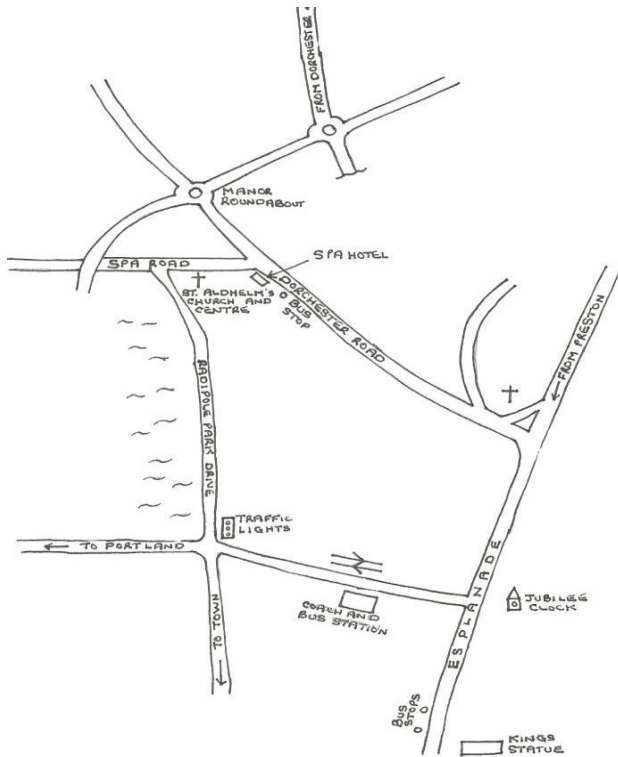

### **DIRECTIONS**

By Rail: Turn left out of station and then right onto the Esplanade. Take bus to Spa Hotel on Dorchester Road. Walk to SACC, Spa Road.  
Or turn right out of station and walk up Radipole Park Drive to Church (approx. 20/25 mins).