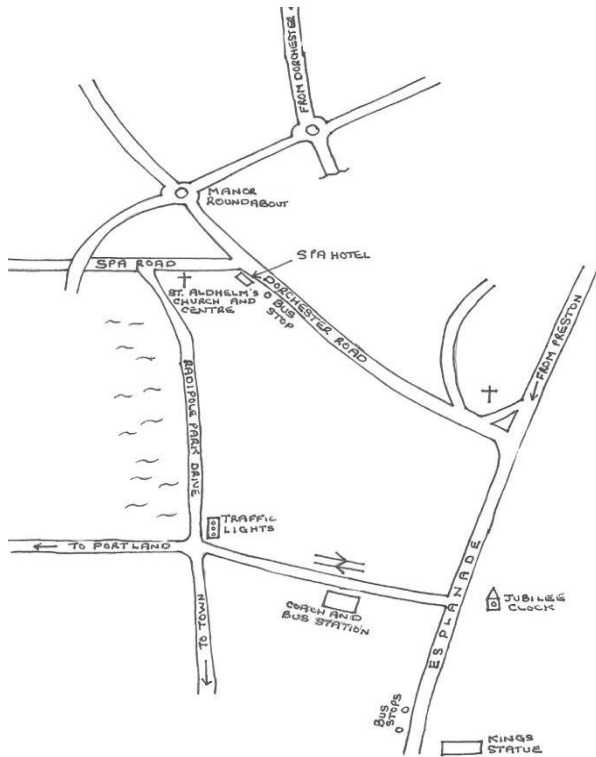

### **DIRECTIONS**

By Rail: Turn left out of station and then right onto the Esplanade. Take bus to Spa Hotel on Dorchester Road. Walk to SACC, Spa Road.  
 Or turn right out of station and walk up Radipole Park Drive to Church (approx. 20/25 mins).

By Car: From Dorchester, take relief road to Weymouth. At Manor Roundabout, take first exit onto Dorchester Road. Turn right into Spa Road, at Spa Hotel. SACC is approx. 300 yards on the left.

By Bus: To Spa Hotel on Dorchester Road. Walk to SACC, Spa Road.